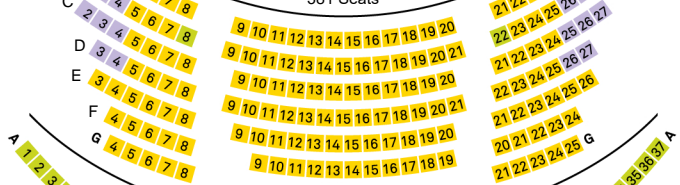

Everyman Theatre Cheltenham: Seating Plan

STAGE

STALLS

381 Seats

CIRCLE

163 Seats

UPPER CIRCLE

82 Seats

BALCONY

82 Seats

KEY: Price Band 1 Price Band 2 Price Band 3 Price Band 4

Please Note: Green seats may have restricted view or restricted legroom.