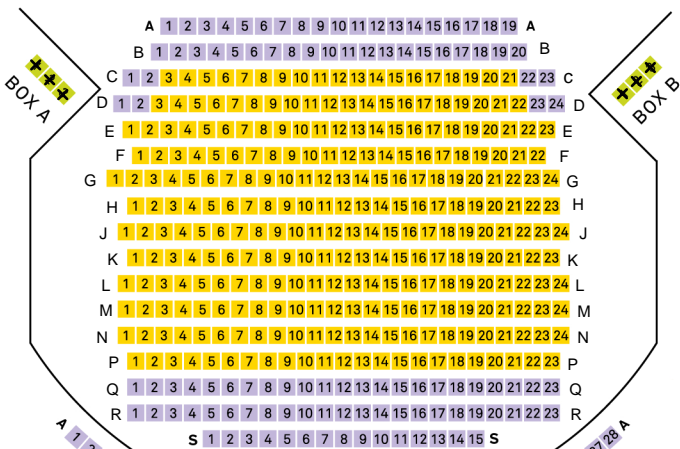

Everyman Theatre Cheltenham: Seating Plan

STAGE

STALLS

381 Seats

CIRCLE

163 Seats

UPPER CIRCLE

82 Seats

BALCONY

82 Seats

KEY: Price Band 1 Price Band 2 Price Band 3 Price Band 4

Please Note: Green seats may have restricted view or restricted legroom.